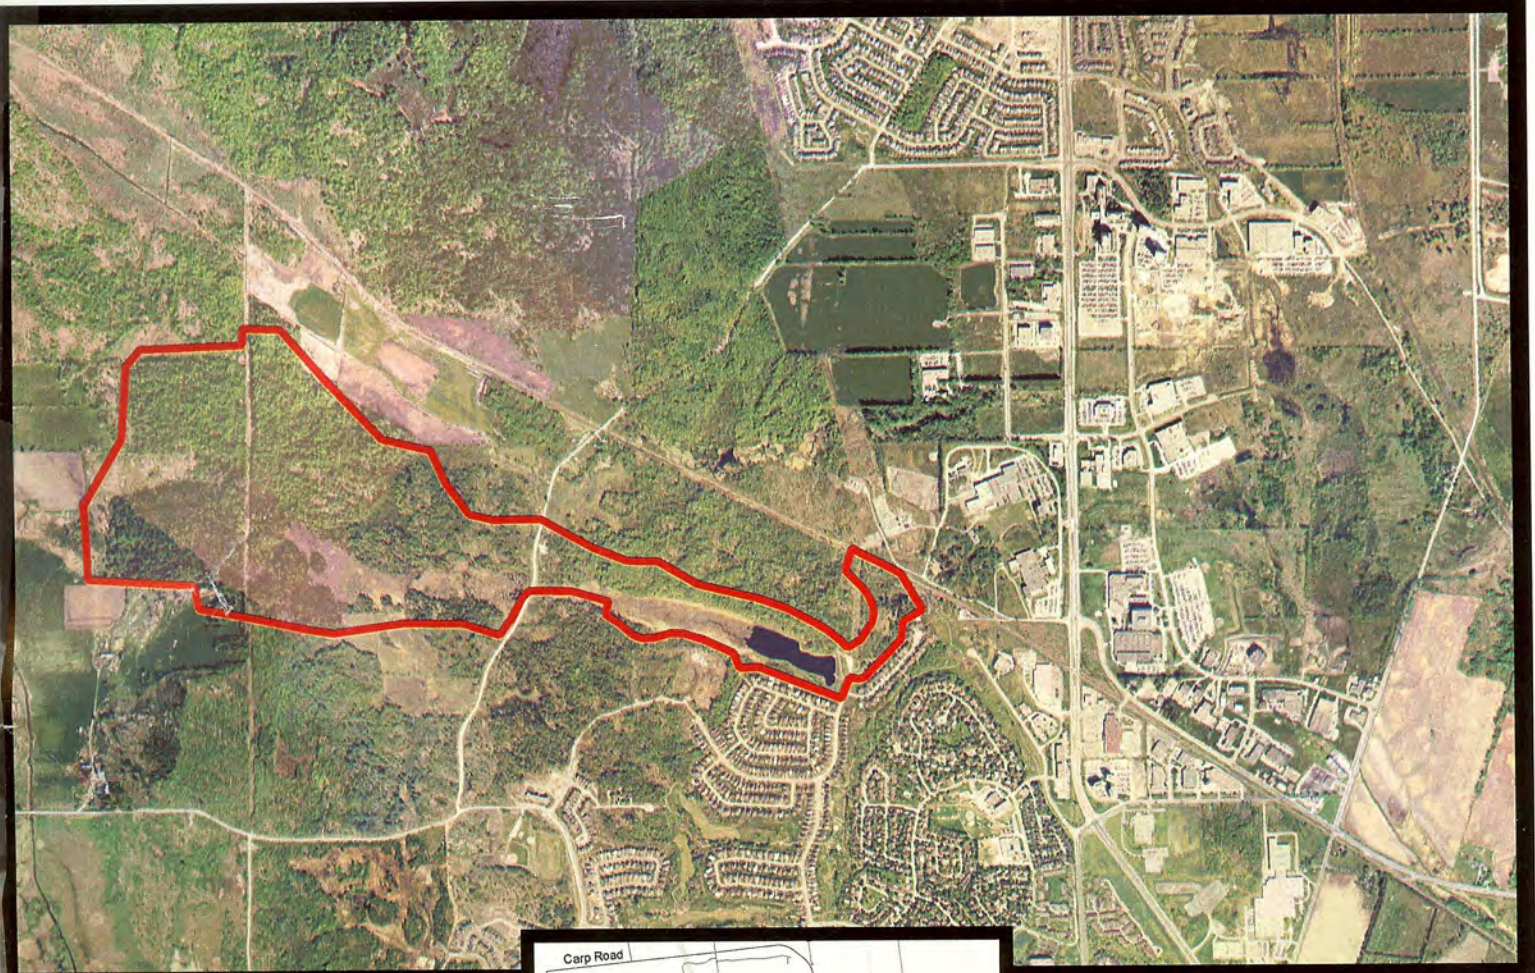

Kanata Lakes Natural Environment Area

Implementation Plan

March 2001