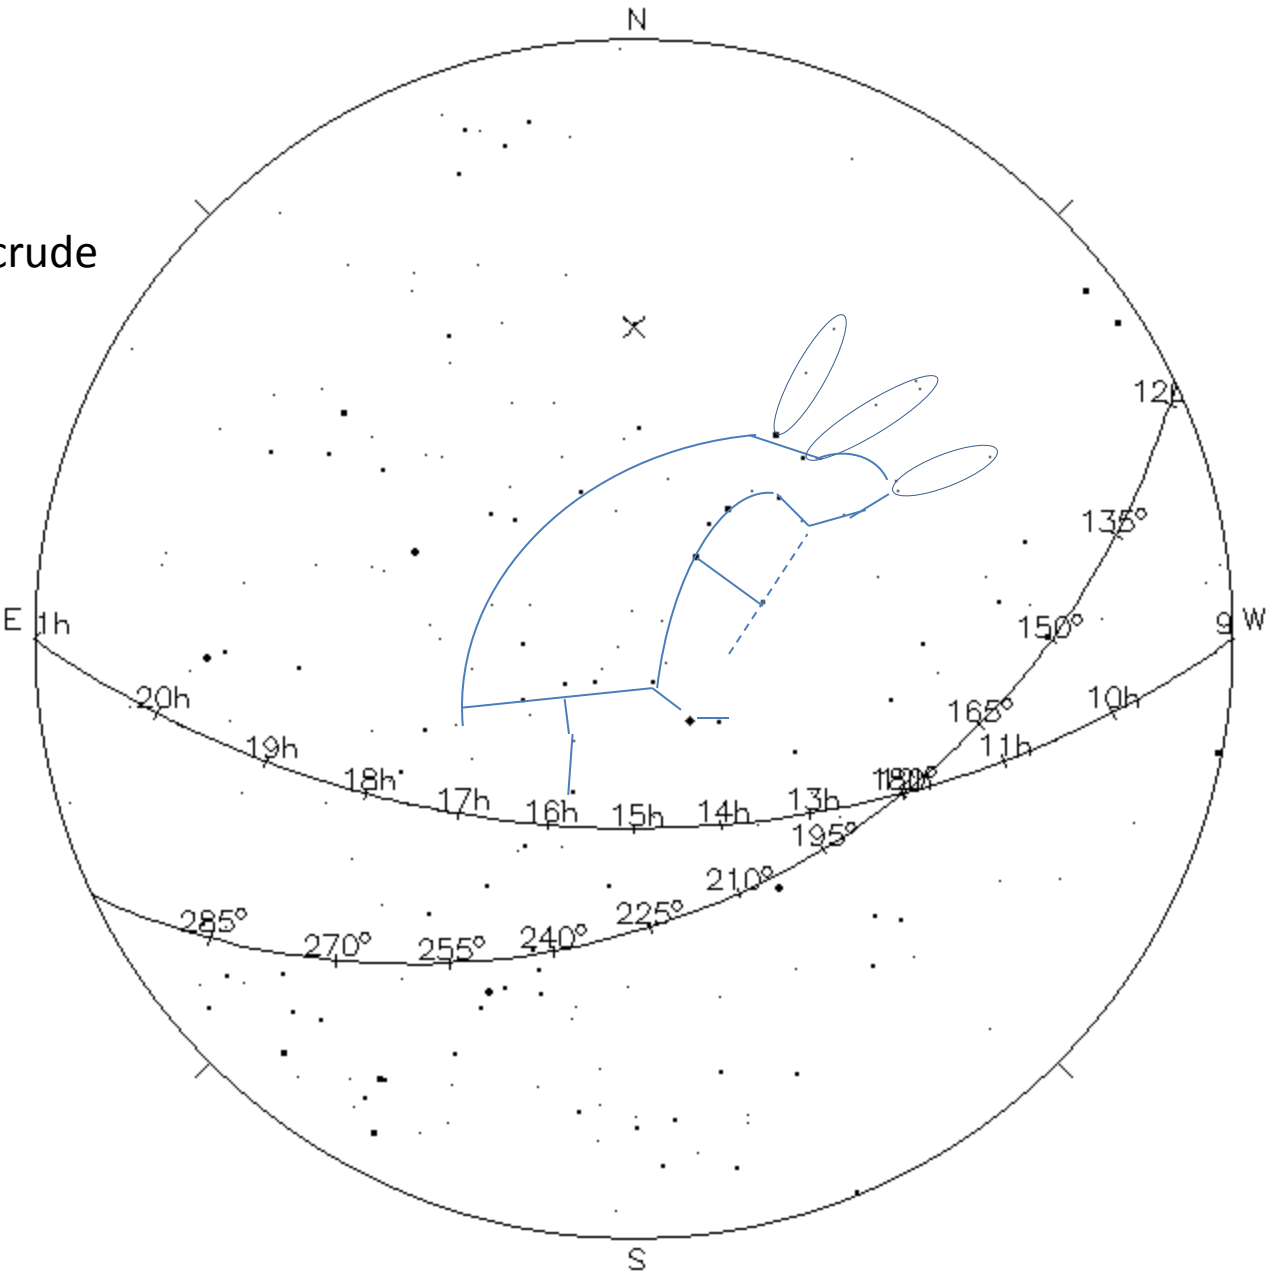

Arizona Sky
2012-05-15
6:33 am
Showing stars
with magnitude
3.8 and higher

Arizona Sky
2012-05-15
6:33 am

Showing my crude
outline of
Kokopelli

Arizona Sky
2012-05-15
6:33 am
showing star names

Kochab

Alioth
Mizar
Alkaid

Dubhe
Mergrez

Cor Caroli

Arcturus